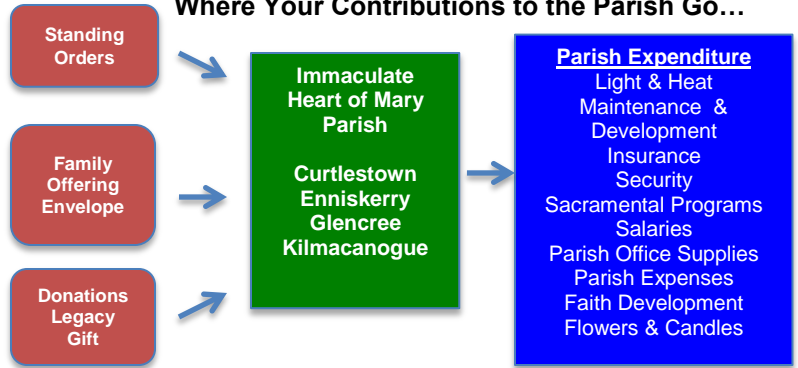

Confessions after 10.15am Mass on Sat. morning

St. Mochonog's Kilmacanogue

Sundays 10am

Fridays 10am

(Holy Days as announced)

St. Kevin's Glenree

1st Sunday of the Month, Christmas Day & Easter Sunday.

Where Your Contributions to the Parish Go...